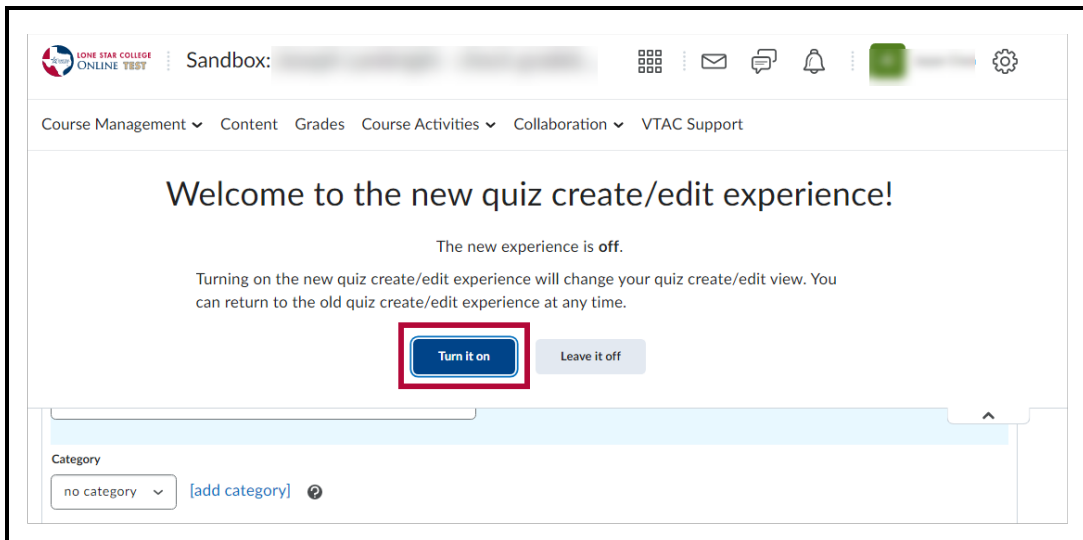

To switch to the **New Quiz Creation Experience**, please follow the steps below:

Show Video Walkthrough

1. From within your D2L Course, navigate to **[Course Activities] -> [Quizzes] -> [Manage Quizzes] -> [New Quiz]**.

2. Click on the **down arrow** near the upper right corner of the page, below your settings cogwheel.

3. You will toggle the new quiz create/edit panel. The panel will show if the new experience is currently on/off. Click on **[Turn it on]**.