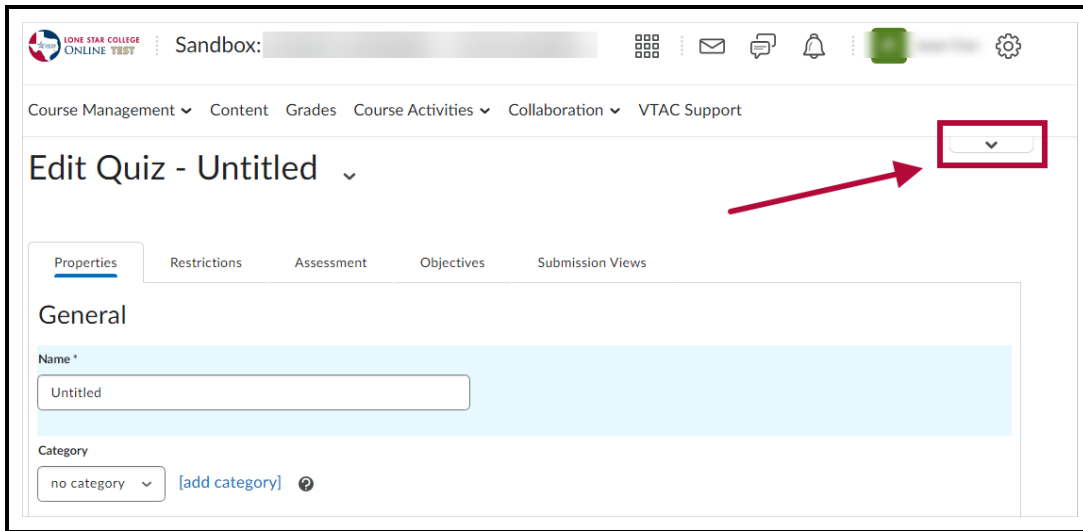

3. You will toggle the new quiz create/edit panel. The panel will show if the new experience is currently on/off. Click on **[Turn it on]**.