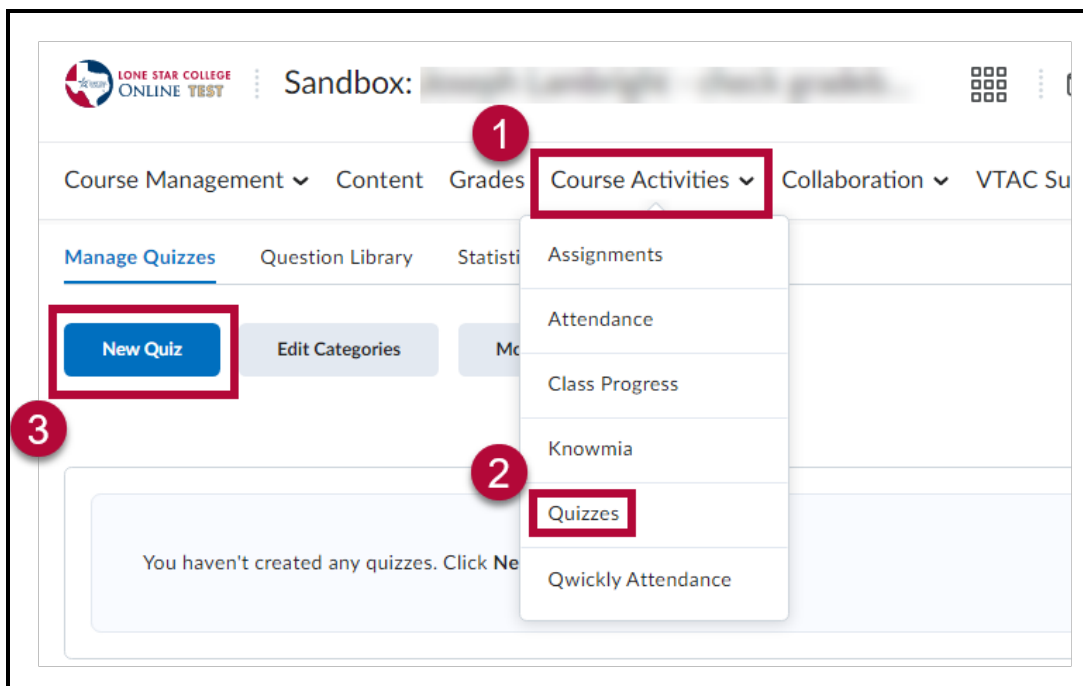

Introducing the New Quiz Creation Experience

Last Modified on 11/02/2022 1:28 pm CDT

NOTE:

- 1) The **New Quiz Creation Experience** will become the default quiz creation process come **Summer 2023**.
- 2) Please refer to [Welcome to the New Quiz Creation Experience](https://community.brightspace.com/generic/s/article/Welcome-to-the-New-Quiz-Creation-Experience) (<https://community.brightspace.com/generic/s/article/Welcome-to-the-New-Quiz-Creation-Experience>) on the **Brightspace Community Site** for more details on the changes.

To switch to the **New Quiz Creation Experience**, please follow the steps below:

Show Video Walkthrough

1. From within your D2L Course, navigate to **[Course Activities] -> [Quizzes] -> [Manage Quizzes] -> [New Quiz]**.