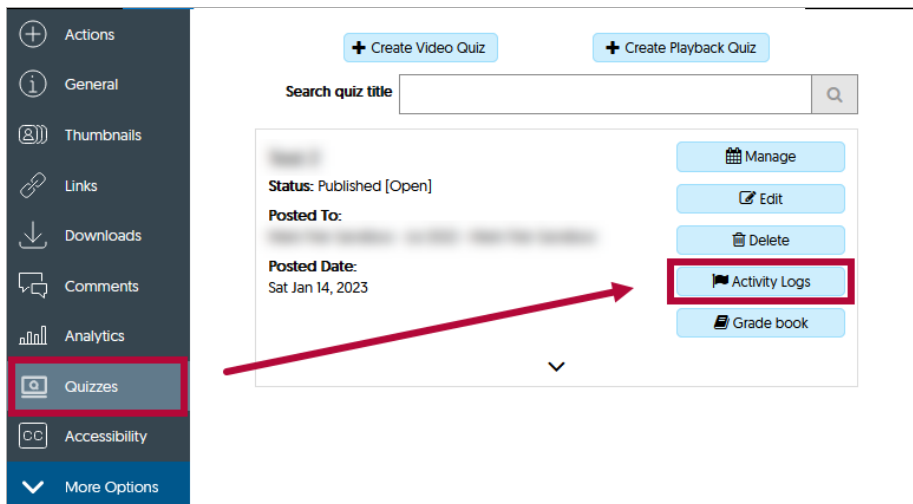

1. Within the Yuja Video/Playback Quiz, select **[More...]**.

2. On the next page, select **[Quizzes]**, then **[Activity Logs]**.

3. Within the **Activity Logs**, use the shortcut key **[Ctrl+F]** and find the option to **[Extend]** the quiz. This will extend the limit by another 30 days.