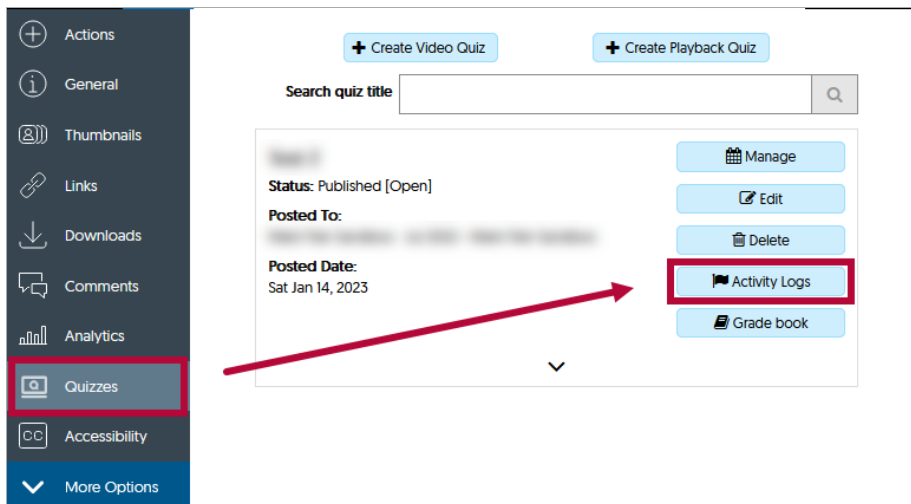

3. Within the **Activity Logs**, use the shortcut key **[Ctrl+F]** and find the option to **[Extend]** the quiz. This will extend the limit by another 30 days.