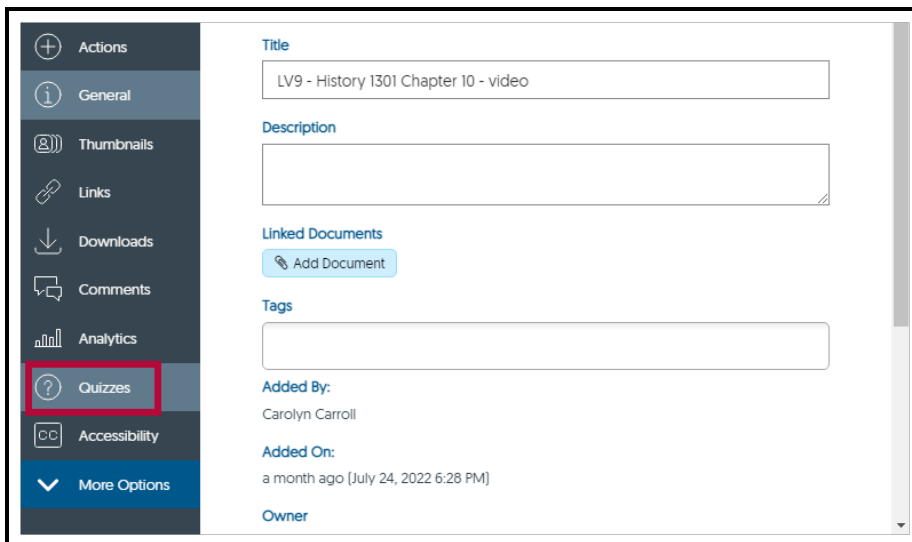

1. Within the YuJa Video/Playback Quiz, select **[More...]**.

2. On the next page, select **[Quizzes]**, then **[Activity Logs]**.

3. Within the **Activity Logs**, use the shortcut key **[Ctrl+F]** and find the option to **[Extend]** the quiz. This will extend the limit by another 30 days.