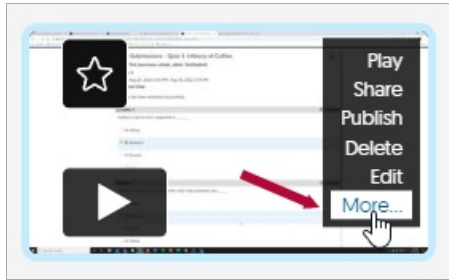

2. Click on **Quizzes** menu link in the left navigation.

3. Click on **Create Playback Quiz** button.

4. **Title** the quiz, choose whether to give full credit based on a percentage threshold or on percentage watched, then choose **Create**.