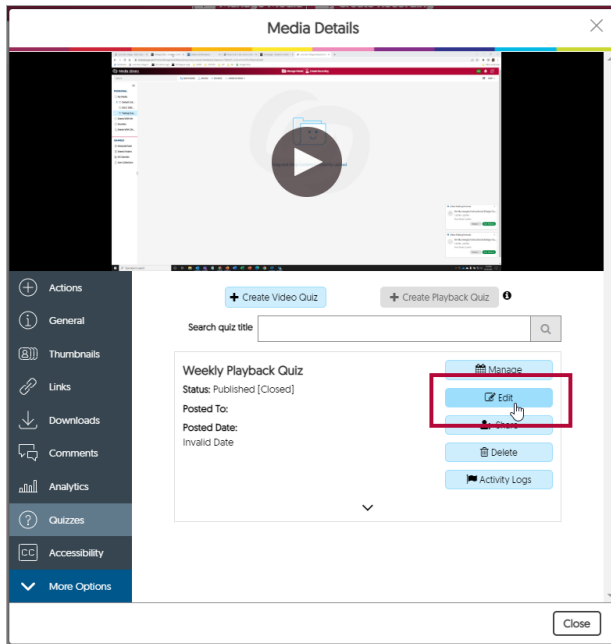

2. Click on **Quizzes** menu link in the left navigation.

3. Click on **Create Playback Quiz** button.

4. **Title** the quiz, choose whether to give full credit based on a percentage threshold or on percentage watched, then choose **Create**.

5. Once saved, you can click on the **Edit** button to access more Quiz Settings. This can also be found by clicking the More button on a previously saved Video Quiz in your Manage Media folders.

6. Click the **Edit this Quiz** button.