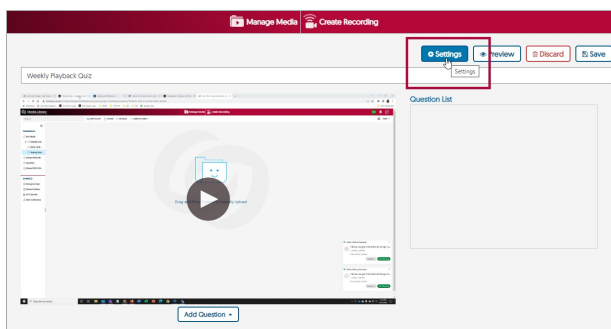

8. Click on the **Disable Fast Forwarding** checkbox and then click **Save**. (Note that students who go back to review the video will not be able to fast forward to a particular spot. They will need to rewatch the entire video.)