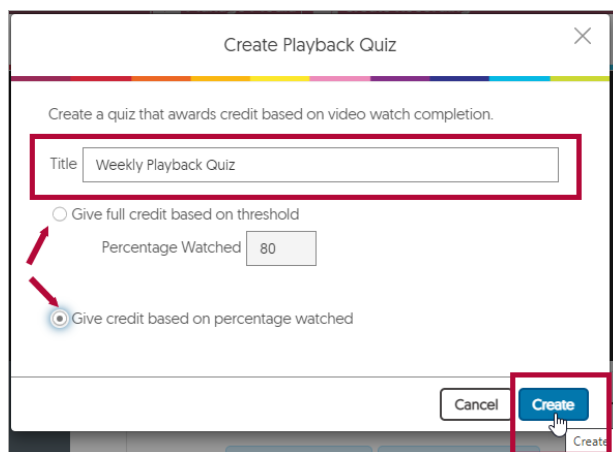

2. Click on **Quizzes** menu link in the left navigation.

3. Click on **Create Playback Quiz** button.

4. **Title** the quiz, choose whether to give full credit based on a percentage threshold or on percentage watched, then choose **Create**.