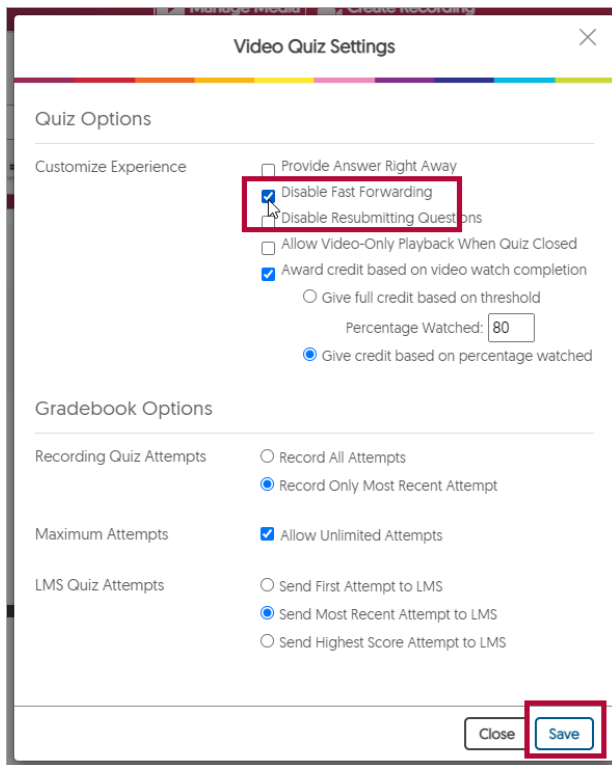

9. Click on the **Save** button of your quiz.