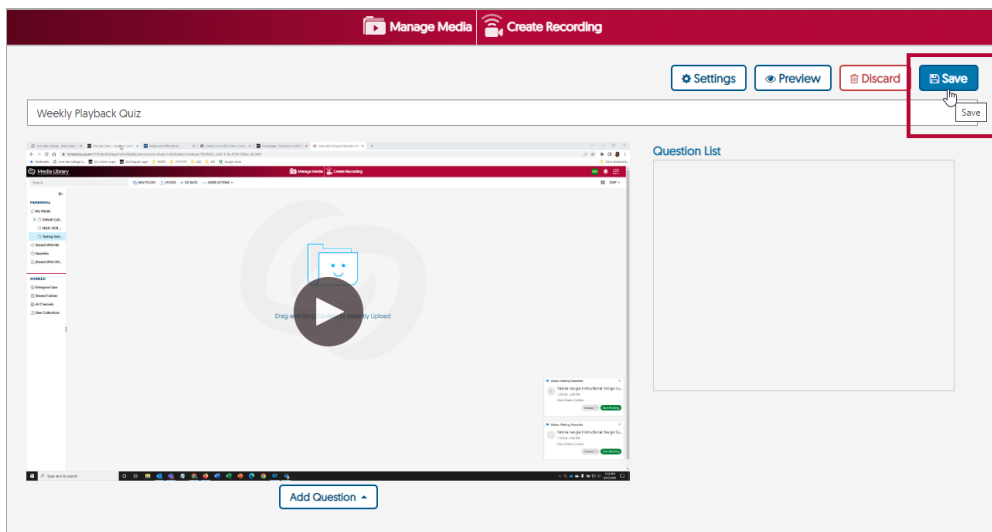

10. Click the Close button.