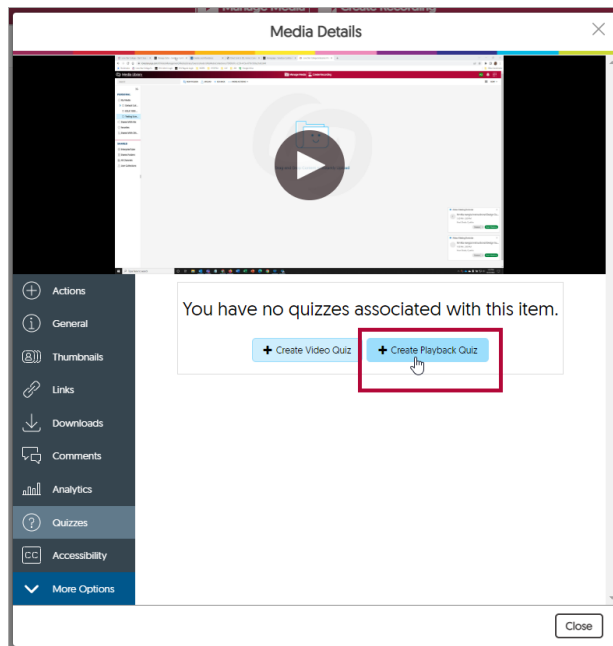

Disable Fast Forwarding on a YuJa Video/Playback Quiz

Last Modified on 09/27/2024 2:12 pm CDT

1. Find the video in your Manage Media library you wish to create a Playback Quiz and choose the **More** menu link.

2. Click on **Quizzes** menu link in the left navigation.

3. Click on **Create Playback Quiz** button.

4. **Title** the quiz, choose whether to give full credit based on a percentage threshold or on percentage watched, then choose **Create**.