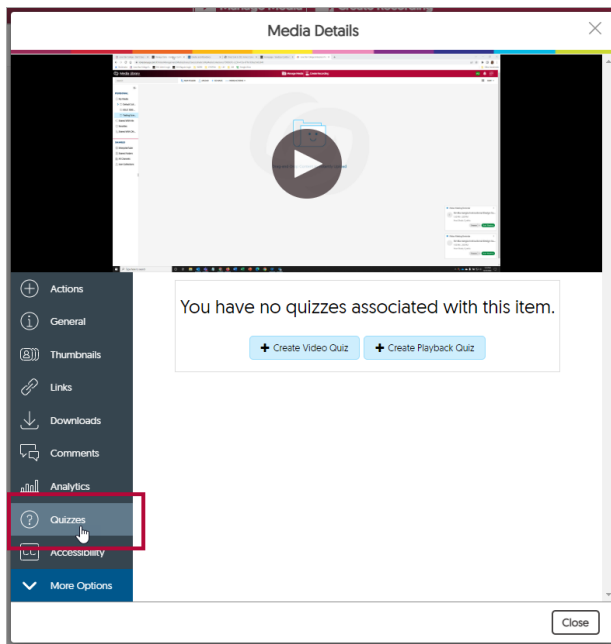

2. Click on **Quizzes** menu link in the left navigation.

3. Click on **Create Playback Quiz** button.

4. **Title** the quiz, choose whether to give full credit based on a percentage threshold or on percentage watched, then choose **Create**.