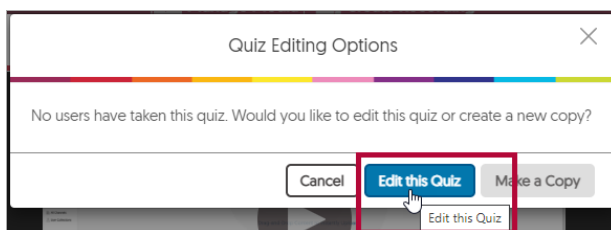

7. Click the **Settings** button.