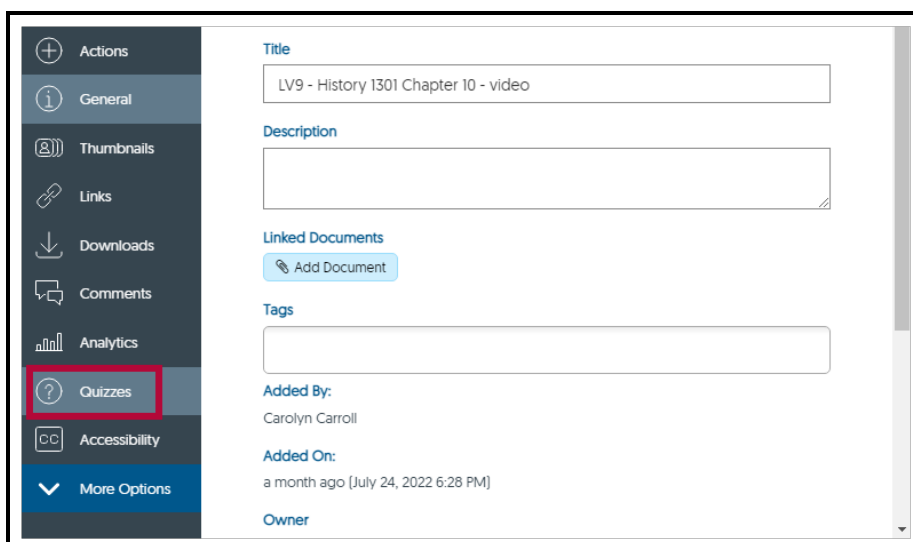

1. Within the YuJa Video/Playback Quiz, select **[More...]**.

2. On the next page, select **[Quizzes]**, then **[Activity Logs]**.

3. Within the **Activity Logs**, use the shortcut key **[Ctrl+F]** and find the option to **[Extend]** the quiz. This will extend the limit by another 30 days.