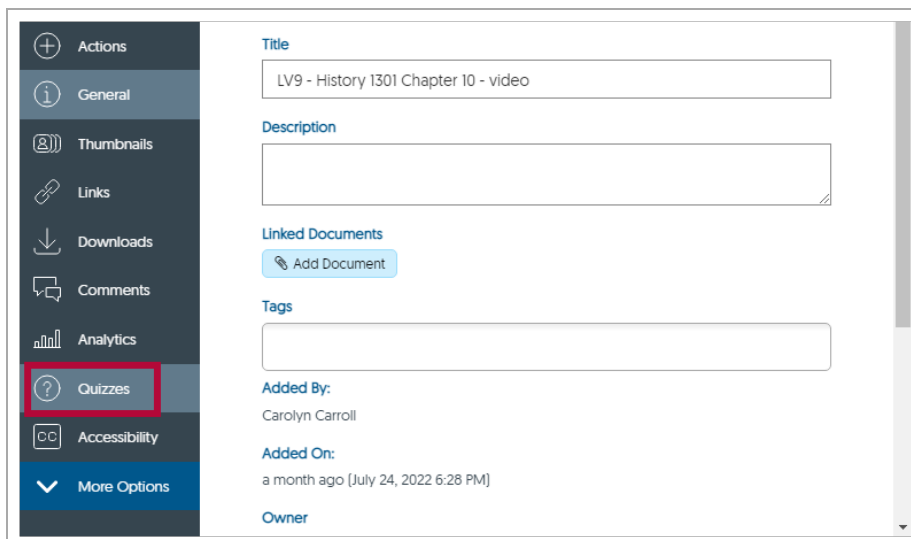

1. Within the YuJa Video/Playback Quiz, select **[More...]**.

2. On the next page, select **[Quizzes]**, then **[Activity Logs]**.

3. Within the **Activity Logs**, use the shortcut key **[Ctrl+F]** and find the option to **[Extend]** the quiz. This will extend the limit by another 30 days.