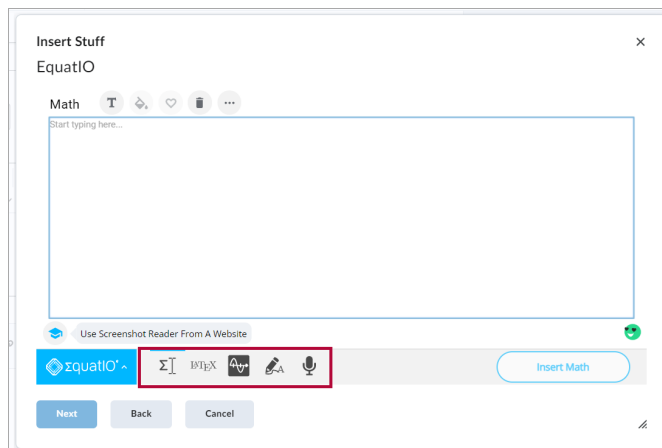

How to access Equatio on D2L Editor

1. Select the **[Insert Stuff]** icon on the D2L Editor toolbar.

2. Scroll down and select **[Equatio]**.

3. Select one of the **Input** options.

4. Insert your formula and click on the **[Insert math]** button.

5. On the Insert Stuff Box select **[Insert]**.

How to find the alternative text generated by EquatIO

1. Right-click on the image generated.

2. View the alternative text generated. This alternative text (also called alt text) will be read by the Readers such as **Read Speaker** (<https://vtac.lonestar.edu/help/a124>), or **Read&Write**.