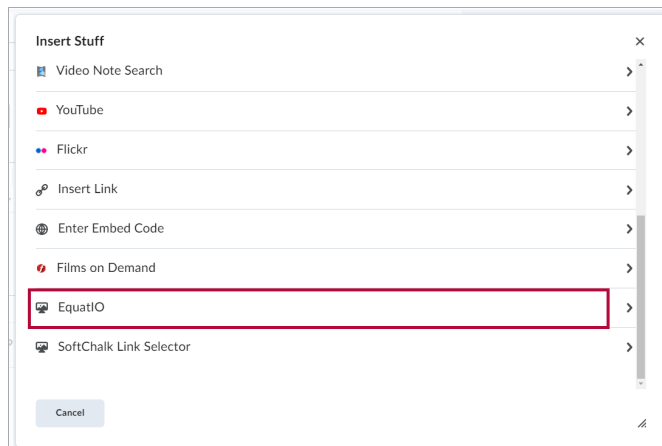

Equatio Quick Reference Guides:

- [Equatio for Google Chrome Quick Reference Guide](https://drive.google.com/file/d/1D-IIZR3R6ufSr4mvuk3HKEqpXetiWywh/view) (<https://drive.google.com/file/d/1D-IIZR3R6ufSr4mvuk3HKEqpXetiWywh/view>)
- [Equatio for Windows & Mac learning resources](#) ()
- [Equatio for Google Chrome learning resources](https://academy.texthelp.com/equatio/learning-resources/google-chrome-eq/) (<https://academy.texthelp.com/equatio/learning-resources/google-chrome-eq/>)
- [Equatio for mathspace learning resources](https://academy.texthelp.com/equatio/learning-resources/mathspace/) (<https://academy.texthelp.com/equatio/learning-resources/mathspace/>)

How to access Equatio on D2L Editor

1. Select the **[Insert Stuff]** icon on the D2L Editor toolbar.

2. Scroll down and select **[Equatio]**.

3. Select one of the **Input** options.

4. Insert your formula and click on the **[Insert math]** button.