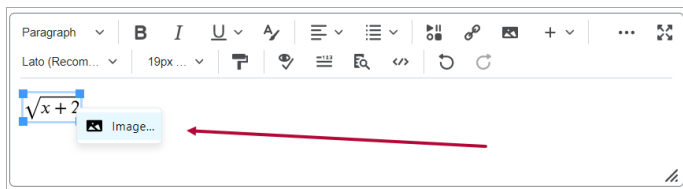

How to find the alternative text generated by EquatIO

1. Right-click on the image generated.