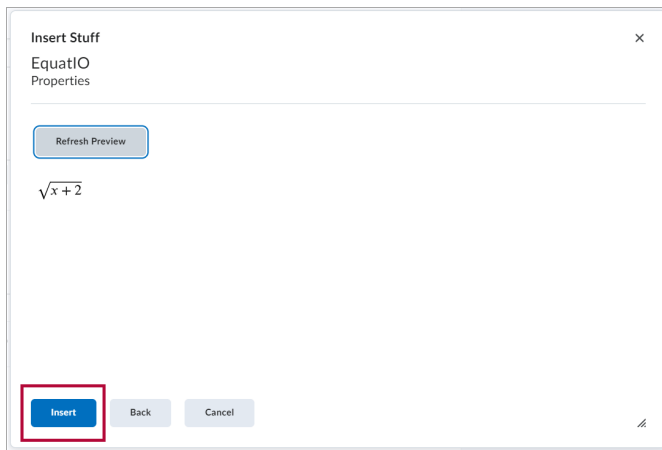

How to access Equatio on D2L Editor

1. Select the **[Insert Stuff]** icon on the D2L Editor toolbar.

2. Scroll down and select **[Equatio]**.

3. Select one of the **Input** options.

4. Insert your formula and click on the **[Insert math]** button.

5. On the Insert Stuff Box select **[Insert]**.

How to find the alternative text generated by EquatIO

1. Right-click on the image generated.

2. View the alternative text generated. This alternative text (also called alt text) will be read by the Readers such as **Read Speaker** (<https://vtac.lonestar.edu/help/a124>), or **Read&Write**.