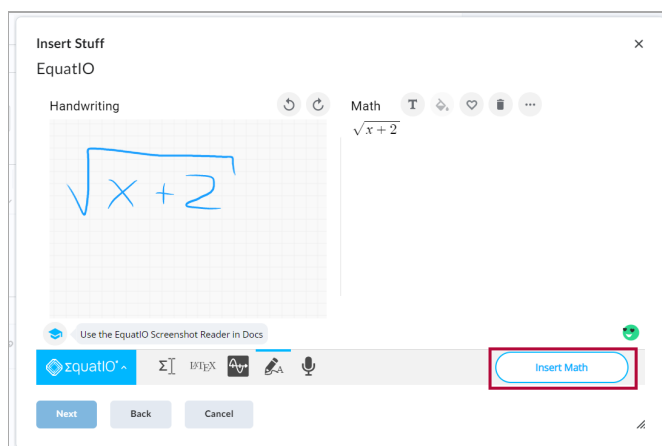

How to access Equatio on D2L Editor

1. Select the **[Insert Stuff]** icon on the D2L Editor toolbar.

2. Scroll down and select **[Equatio]**.

3. Select one of the **Input** options.

4. Insert your formula and click on the **[Insert math]** button.