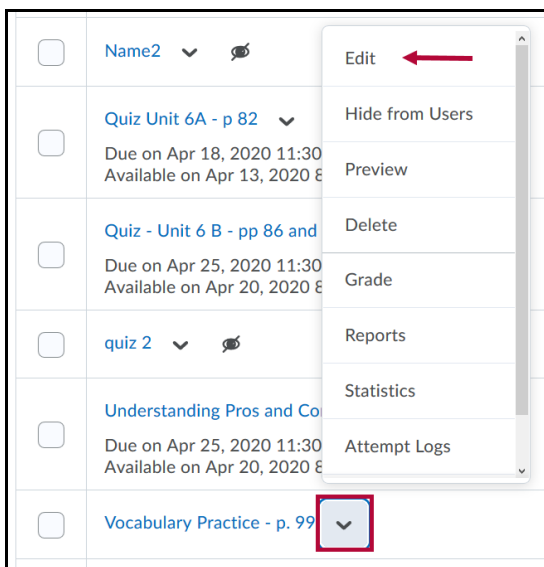

Allow Retake of a Quiz

Last Modified on 03/31/2022 8:51 am CDT

Allow Retake of a Quiz

On new or existing quizzes, you can allow students more quiz attempts (up to 10, or an unlimited number) and calculate a grade based on their highest attempt, lowest attempt, first attempt, last attempt, or the average of all attempts. You can also put restrictions on whether students are allowed to take further attempts based on the grades made on the previous attempts.

Go to the quiz you wish to edit by clicking **Course Activities** on the Navbar followed by **Quizzes**.

Make a new quiz or locate the quiz you wish to have students retake. On the drop down menu of the selected quiz select **Edit**

Click on the **Assessment** tab,

Scroll down to the Attempts area. Set the Attempts Allowed number to the number of attempts you want students to be able to make and select your Overall Grade Calculation. In this example "Highest Attempt" has been selected..