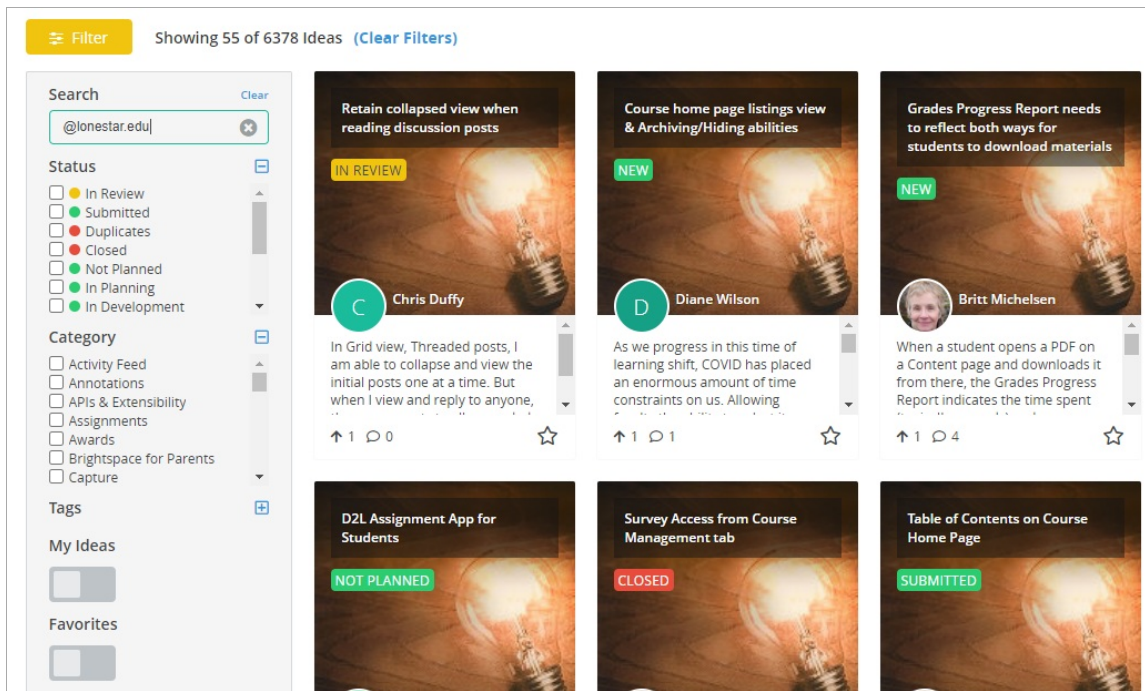

Getting Started: Create Your Brightspace Community Account

1. Go to <https://community.brightspace.com/>
2. Click the **Become a Member** button.

3. Complete the enrollment form.
4. Click **Sign Up**.
 - Use your **Lonestar.edu** email to register so we can search for your ideas.

Find Ideas That Have Already Been Submitted

1. Log in to the Brightspace Community: <https://community.brightspace.com/>
2. Click **Product Ideas Exchange**.

3. Enter search criteria in the Search field and click the magnifying glass or press Enter.
 - Search results can be filtered by different criteria in the left-hand column.
 - The list of idea submissions filtered by **@lonestar.edu** to show Lone Star College ideas looks like this:

You can also search by keywords to see if an idea that you have is already submitted. Then vote for it. If you click on a submission tile, you will see arrows for voting it up or down. You can see at a glance the number of votes, rank, views and comments.