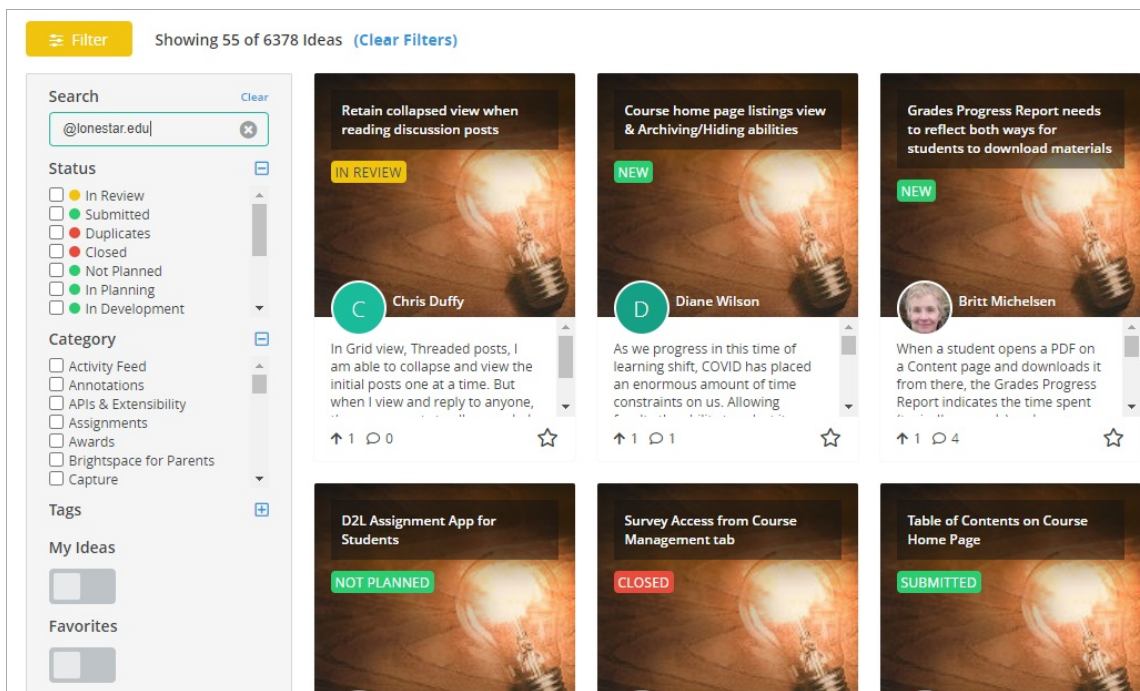

Getting Started: Create Your Brightspace Community Account

1. Go to <https://community.brightspace.com/>
2. Click the **Become a Member** button.

3. Complete the enrollment form.
4. Click **Sign Up**.
 - Use your **Lonestar.edu** email to register so we can search for your ideas.

Find Ideas That Have Already Been Submitted

1. Log in to the Brightspace Community: <https://community.brightspace.com/>
2. Click **Product Ideas Exchange**.

3. Enter search criteria in the Search field and click the magnifying glass or press Enter.
 - Search results can be filtered by different criteria in the left-hand column.
 - The list of idea submissions filtered by **@lonestar.edu** to show Lone Star College ideas looks like this:

You can also search by keywords to see if an idea that you have is already submitted. Then vote for it. If you click on a submission tile, you will see arrows for voting it up or down. You can see at a glance the number of votes, rank, views and comments.