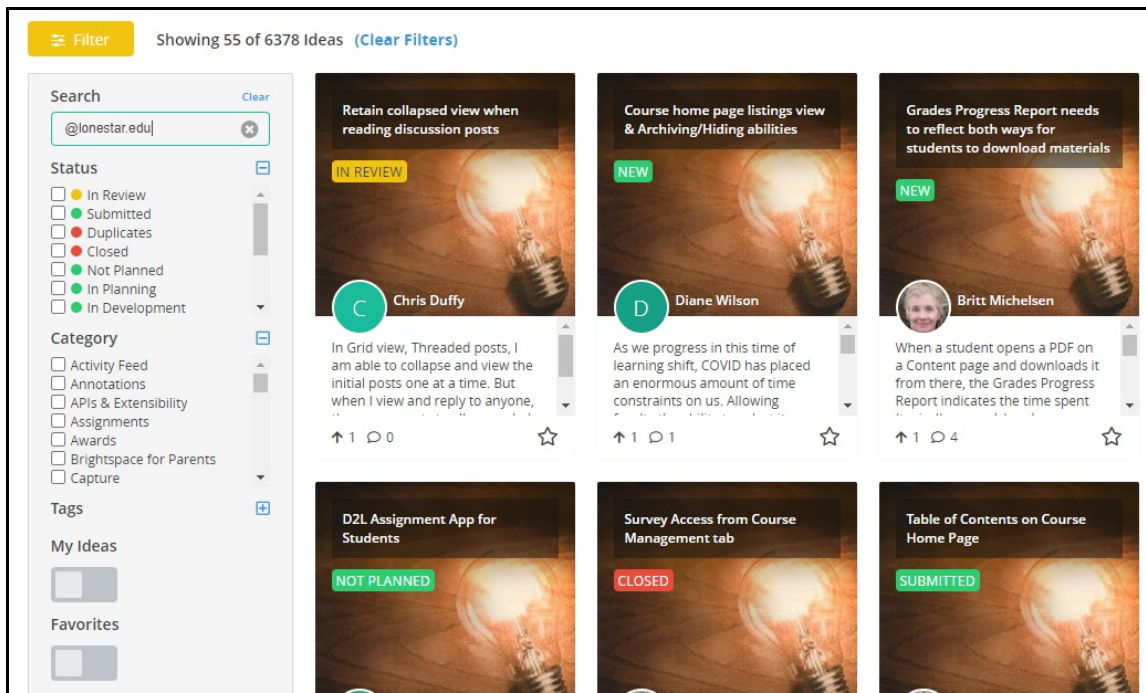

### Getting Started: Create Your Brightspace Community Account

1. Go to <https://community.brightspace.com/>
2. Click the **Become a Member** button.

3. Complete the enrollment form.
4. Click **Sign Up**.
  - Use your **Lonestar.edu** email to register so we can search for your ideas.

### Find Ideas That Have Already Been Submitted

1. Log in to the Brightspace Community: <https://community.brightspace.com/>
2. Click **Product Ideas Exchange**.

3. Enter search criteria in the Search field and click the magnifying glass or press Enter.
  - Search results can be filtered by different criteria in the left-hand column.
  - The list of idea submissions filtered by **@lonestar.edu** to show Lone Star College ideas looks like this:

You can also search by keywords to see if an idea that you have is already submitted. Then vote for it. If you click on a submission tile, you will see arrows for voting it up or down. You can see at a glance the number of votes, rank, views and comments.