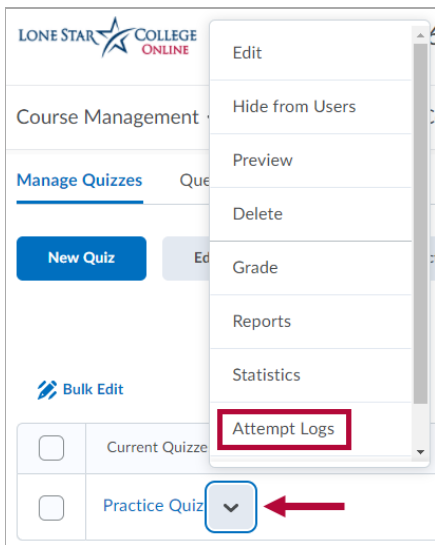

Quiz Attempt Logs

Last Modified on 07/28/2023 9:02 pm CDT

The quiz attempt logs track quiz attempt submissions per student, providing both an overview and a detailed set of logs.

Access Quiz Attempt Logs

1. On the **Quizzes** page, click the arrow next to the quiz name.
2. Choose how you want to access the **Attempt Logs**.

- **Option 1:** Click **[Attempt Logs]**.

- **Option 2:** On the **Grade Quiz** screen, click **[Attempt Logs]** at the top of the screen.

Overview Tab

The **Overview** tab tracks the following actions:

- **Quiz Entry**
 - **Quiz Completion**
 - **Quiz Attempt Deleted**
 - **Quiz Attempt Restored**

It also provides the ability to **[Restore]** a deleted attempt.