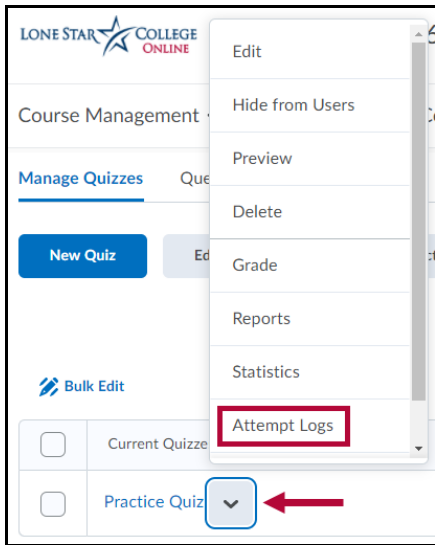

# Quiz Attempt Logs

Last Modified on 04/07/2021 8:34 am CDT

The quiz attempt logs track quiz attempt submissions per student, providing both an overview and a detailed set of logs.

## To Access Quiz Logs

1. On the Quizzes page, click the arrow next to the quiz name.
2. Choose how you want to access the Attempt Logs.

- Option 1: Click Attempt Logs.

- Option 2: On the Grade Quiz screen, click the **Attempt Logs** button at the top of the screen.

## The Overview Tab

The Overview tab tracks the following actions:

- Attempt Entry
- Attempt Submitted
- Attempt Deleted
- Attempted Restored

It also provides the ability to restore a deleted attempt.