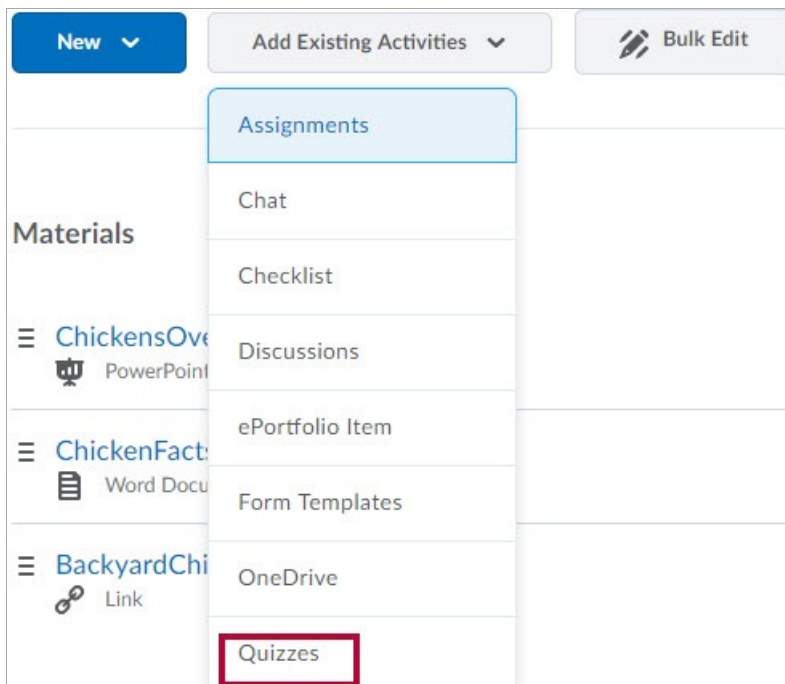

Create a Quiz

Last Modified on 08/08/2023 8:42 am CDT

Creating a Quiz

Show Video Walkthrough

1. Click on the module to which you want to add your quiz.
2. Click **[Add Existing Activities]**.

3. Choose **[Quizzes]**.
4. Choose the specific quiz you wish to add from the list