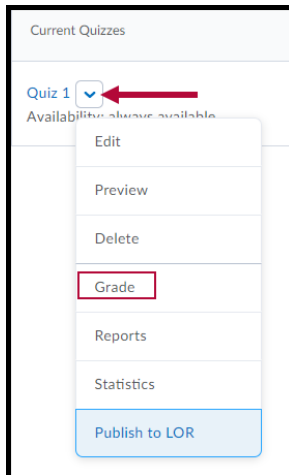

View the Quizzes Event Log

Last Modified on 03/12/2021 1:38 pm CST

The quiz log contains information about the actions taken by the student during a quiz - entries and exits from the quiz, question save times, submission times, etc.

1. Go to **Course Activities > Quizzes**.
2. Click the arrow next to the quiz you're interested in, and select **Grade**.

3. Under the name of the student whose log you want view, click the attempt to view.