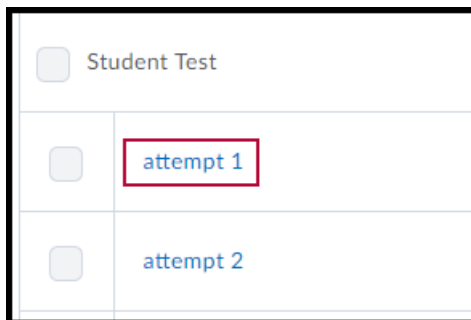

View the Quizzes Event Log

Last Modified on 03/12/2021 1:38 pm CST

The quiz log contains information about the actions taken by the student during a quiz - entries and exits from the quiz, question save times, submission times, etc.

1. Go to **Course Activities > Quizzes**.
2. Click the arrow next to the quiz you're interested in, and select **Grade**.

3. Under the name of the student whose log you want view, click the attempt to view.