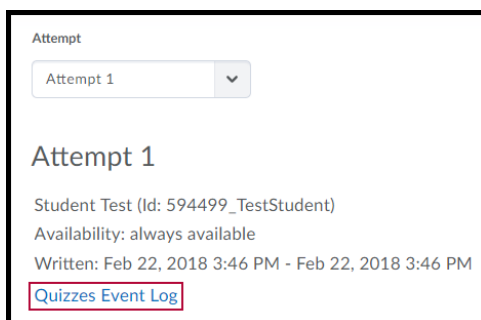

View the Quizzes Event Log

Last Modified on 03/12/2021 1:38 pm CST

The quiz log contains information about the actions taken by the student during a quiz - entries and exits from the quiz, question save times, submission times, etc.

1. Go to **Course Activities > Quizzes**.
2. Click the arrow next to the quiz you're interested in, and select **Grade**.

3. Under the name of the student whose log you want view, click the attempt to view.

4. At the top of the screen, click the **Quizzes Event Log** link.

5. Under the **Event Log** heading, every action the student took while taking the quiz is listed.

Quizzes Event Log - Google Chrome

Secure | <https://d2ltest.lonestar.edu/d2l/common/popup/popup.d2l?ou=594499&queryString>